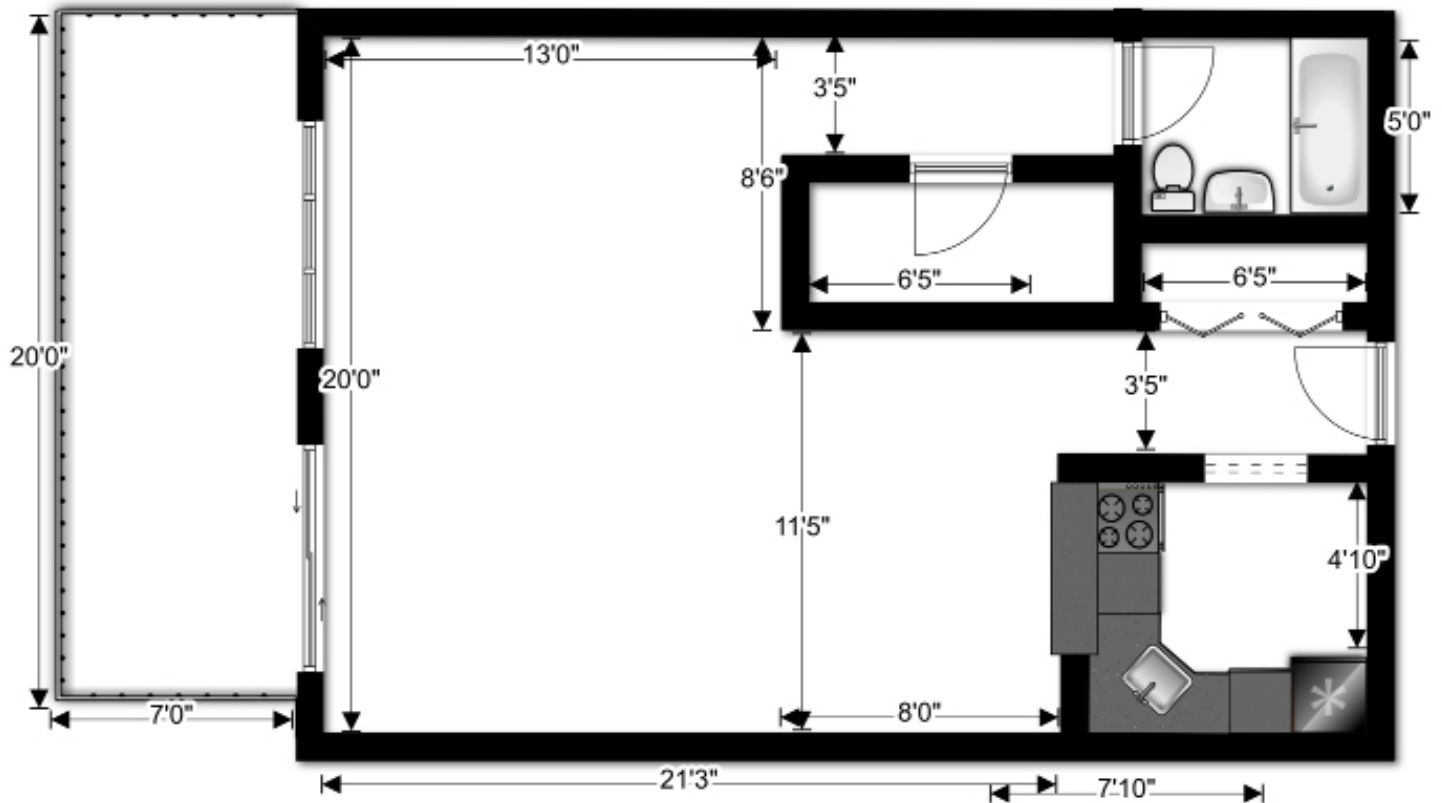

STEWARD TOWER APARTMENTS

LARGE STUDIO / EFFICIENCY

576 sq. ft.

Steward Tower Apartments Large Studio / Efficiency

LARGE STUDIO / EFFICIENCY

For pricing visit us online at:
www.stewardtowerapts.com or call

301-812-4862