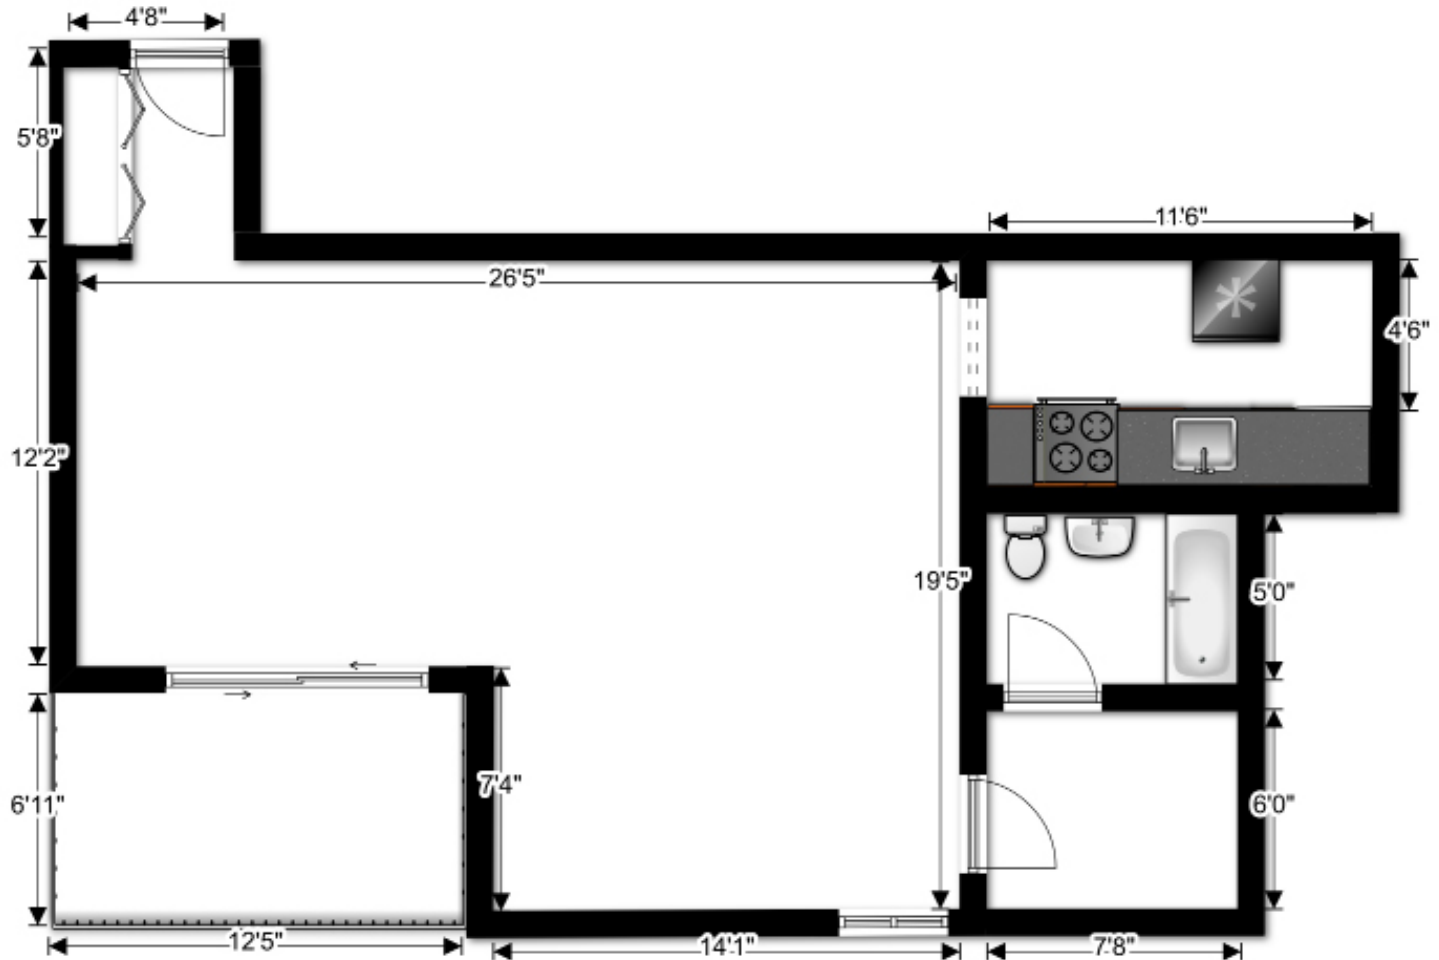

STEWARD TOWER APARTMENTS

EXECUTIVE STUDIO / EFFICIENCY

612 sq. ft.

Steward Tower Apartments Executive Studio / Efficiency

EXECUTIVE STUDIO / EFFICIENCY

For pricing visit us online at:
www.stewardtowerapts.com or call