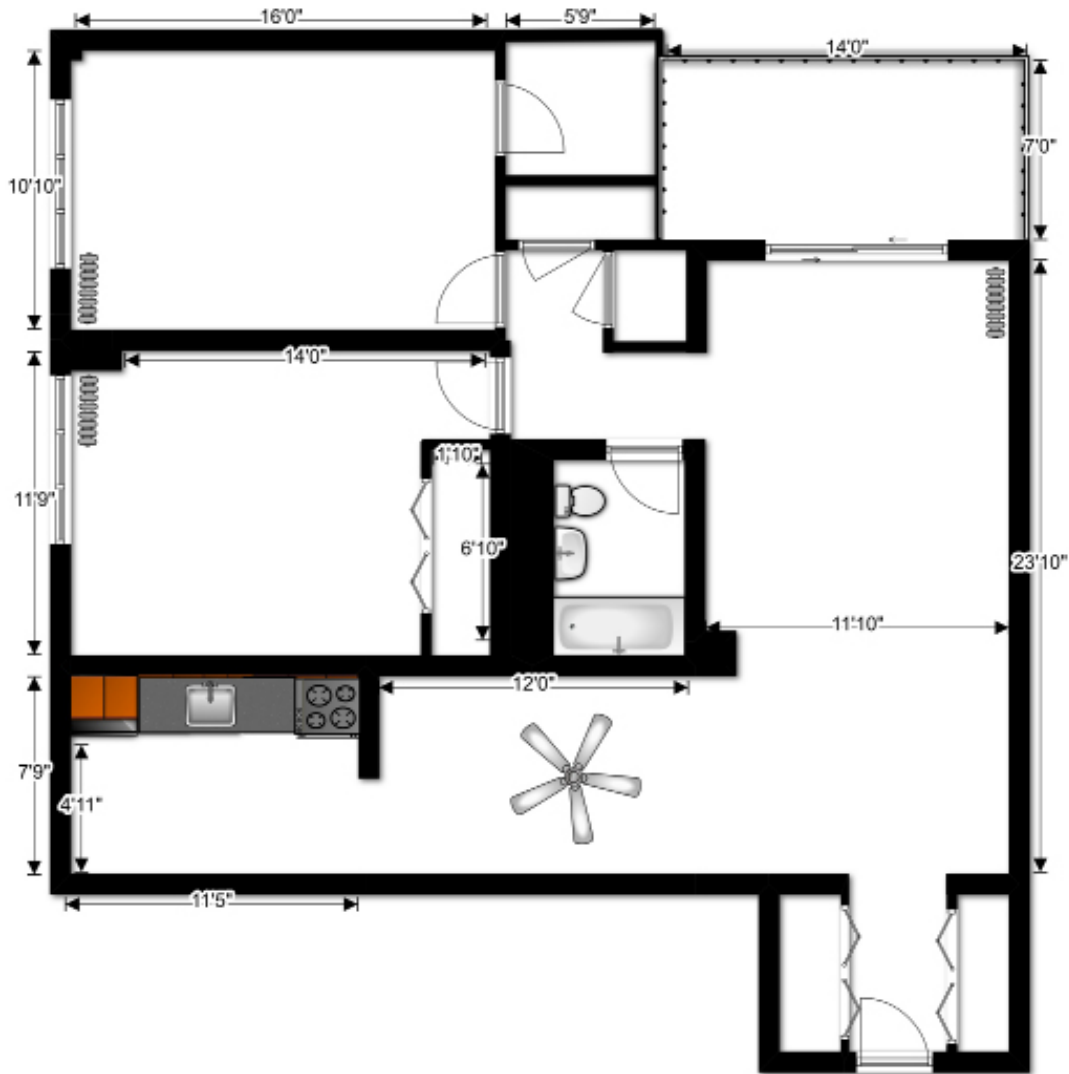

STEWARD TOWER APARTMENTS

TWO BEDROOM APARTMENT

828 sq. ft.

Steward Tower Apartments Two Bedroom / One Bath

TWO BEDROOM APARTMENT

For pricing visit us online at:
www.stewardtowerapts.com or call

301-812-4862