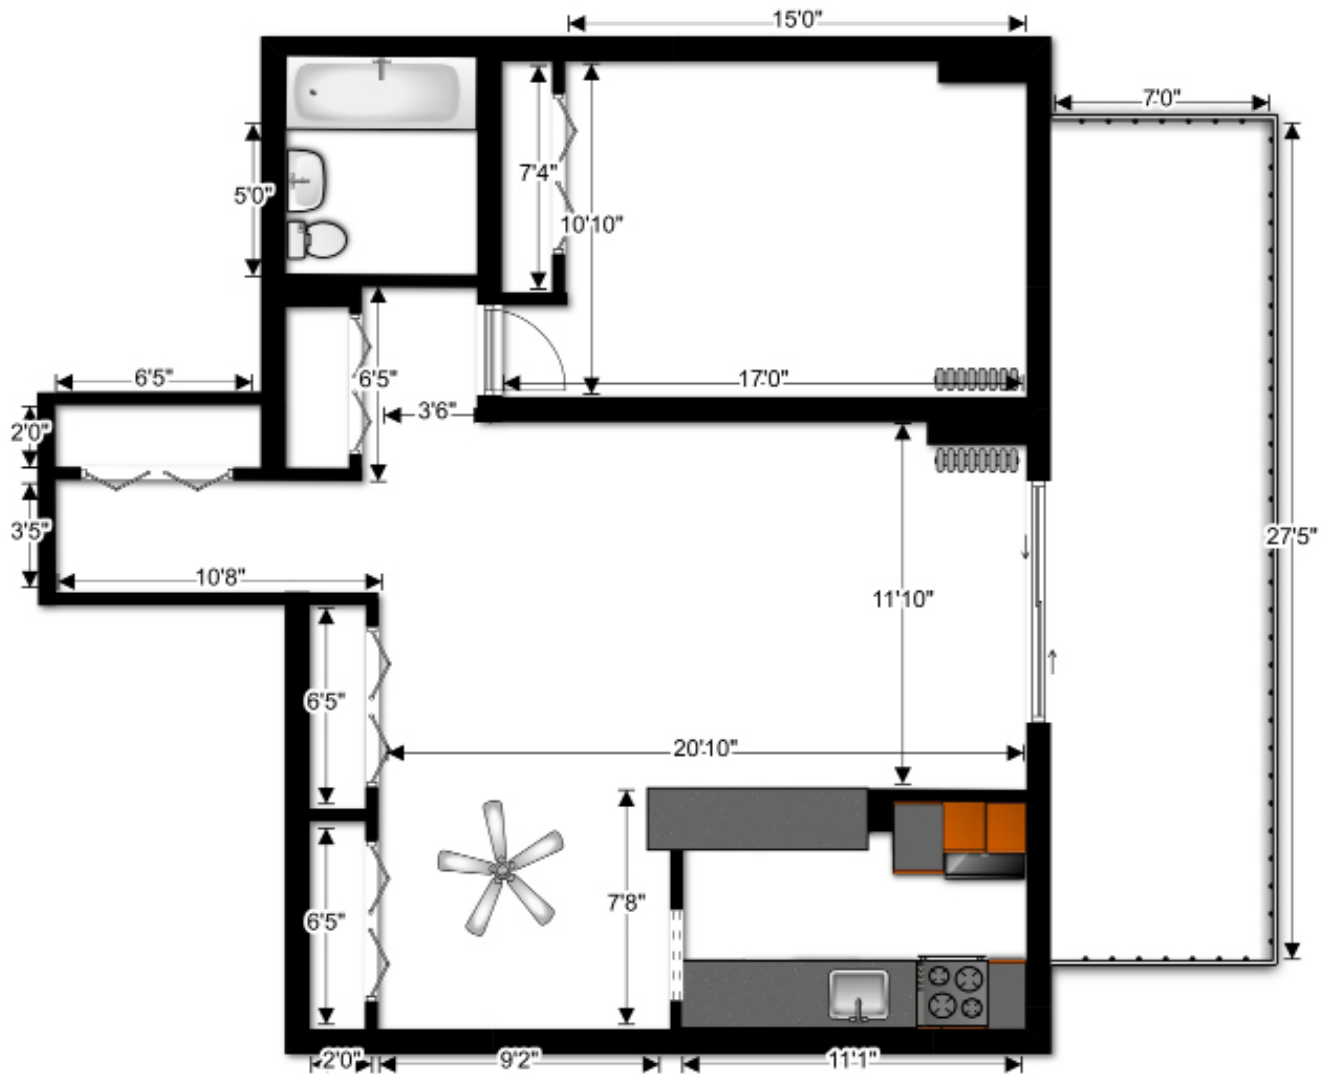

STEWARD TOWER APARTMENTS

ONE BEDROOM APARTMENT

612 sq. ft.

Steward Tower Apartments One Bedroom / One Bath

ONE BEDROOM APARTMENT

For pricing visit us online at:
www.stewardtowerapts.com or call

301-812-4862